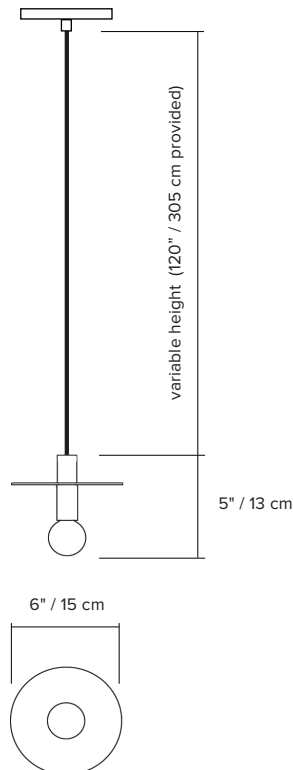

<b>type:</b>	pendant
<b>construction:</b>	brass, powder coated steel and brass body milk glass globe polyester cord
<b>specifications:</b>	source: LED lamp provided (G9 base) power consumption: 3.5W lumen output: 289lm colour temperature: 2700K included * 3000K available upon request colour rendering index: 80 CRI standard * ≥ 90 CRI upon request expected lifetime: ≥ 25 000h
<b>control:</b>	refer to our recommended list of dimmer models
<b>total height:</b>	120" / 305 cm
<b>weight:</b>	min. 1.8 lb / 0.8 kg
<b>certifications:</b>	    IP20
<b>warranty:</b>	2 years

## ORDER GUIDE: SKU

COLLECTION	MODEL	FINISH	CORD	CANOPY	
DOT dot	02	BR brass BK black WH white	BK black WH white	BR brass BK black WH white	
DOT	02	BR	BK	BR	= DOT02BRBKBR <b>example</b>